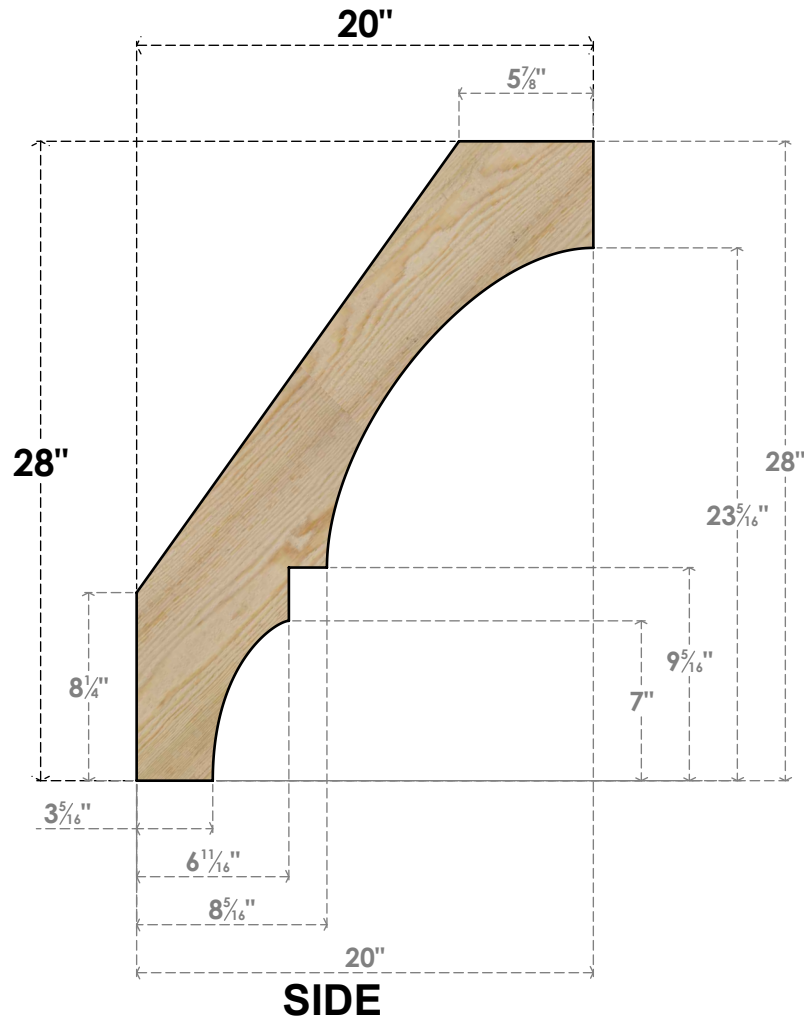

BRC06X20X28BOA00RDF

6"W X 20"D X 28"H BALBOA ROUGH SAWN BRACE, DOUGLAS FIR

EKENA MILLWORK
 2300 WEST MAIN ST.
 CLARKSVILLE, TX 75426
 TOLL FREE: 866-607-0453
 WWW.EKENAMILLWORK.COM

NOTES

1. INSTALLATION TO BE COMPLETED IN ACCORDANCE WITH MANUFACTURER'S SPECIFICATIONS.
2. DRAWING MAY NOT BE TO SCALE
3. THIS DRAWING IS INTENDED FOR DESIGN AND PLANNING PURPOSES ONLY.
4. ALL INFORMATION CONTAINED HEREIN WAS CURRENT AT THE TIME OF DEVELOPMENT BUT MUST BE REVIEWED AND APPROVED BY THE PRODUCT MANUFACTURER TO BE CONSIDERED ACCURATE.
5. PRODUCTS ARE NOT KILN DRIED. THIS ITEM IS UNIQUE AND WILL CONTAIN THE NATURAL VARIATIONS THAT THE WOOD SPECIES OFFERS. THIS MAY RESULT IN VARIATIONS UP TO 1/4"